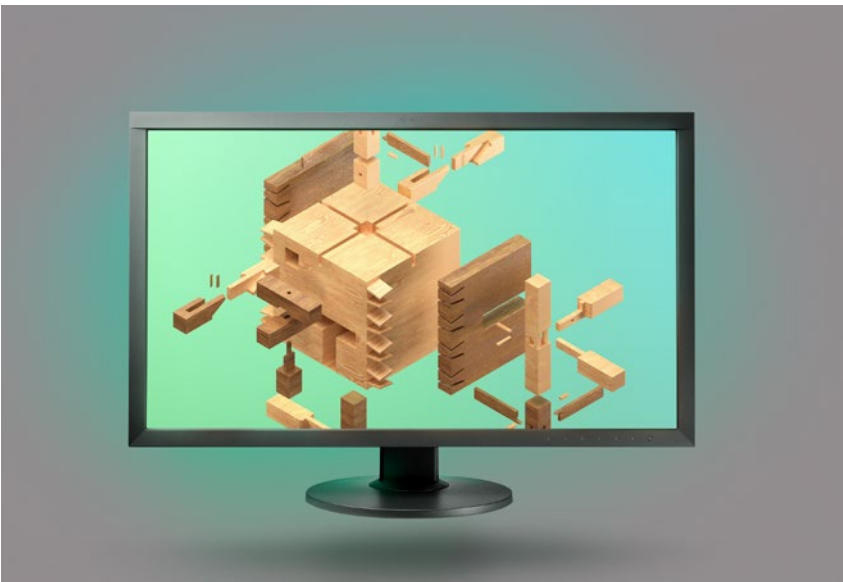

ColorEdge CS2731

Let your creative passion guide you with this spacious 27-inch monitor for hobbyists and prosumers. Featuring a sleek, user-friendly design and many of the advanced features of EIZO's ColorEdge lineup, you can enjoy the world of digital photography, illustration and more.

Size: 27.0" (68.5 cm)

Resolution: 2560 x 1440 (16:9 aspect ratio)

Pixel Density: 109 ppi

Colour: USB Type-C, DisplayPort, HDMI: 1.07 billion from a palette of 278 trillion. DVI: 16.77 million from a palette of 278 trillion

Warranty: Five Year On-site

5 | Year on site Warranty
★★★★★

ColorEdge CS2731

Dimensions (Unit: mm)

Panel

Type: IPS

Backlight: Wide-Gamut LED

Size: 27.0" / 68.5 cm