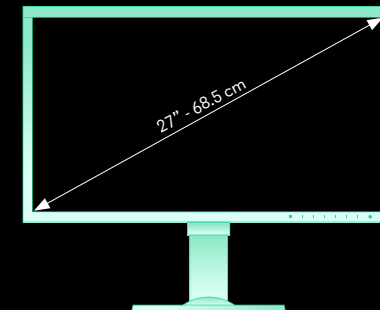

ColorEdge CS2731

Let your creative passion guide you with this spacious 27-inch monitor for hobbyists and prosumers. Featuring a sleek, user-friendly design and many of the advanced features of EIZO's ColorEdge lineup, you can enjoy the world of digital photography, illustration and more.

Size: 27.0" (68.5 cm)

Resolution: 2560 x 1440 (16:9 aspect ratio)

Pixel Density: 109 ppi

Colour: USB Type-C, DisplayPort, HDMI: 1.07 billion from a palette of 278 trillion. DVI: 16.77 million from a palette of 278 trillion

Warranty: Five Year On-site

5 | Year on site Warranty
★★★★★