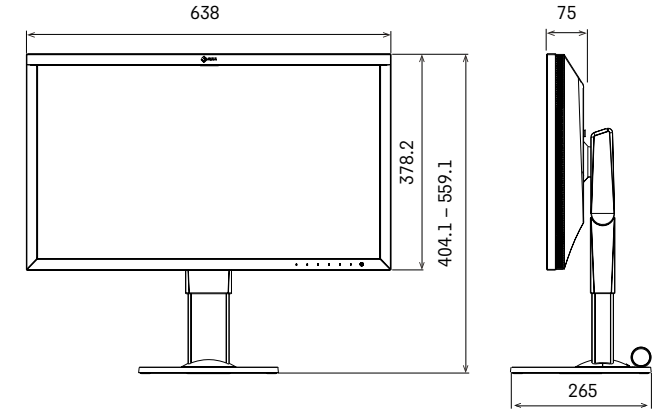

Size: 27.0" (68.5 cm)

Resolution: 2560 x 1440 (16:9 aspect ratio)

Pixel Density: 109 ppi

Colour: USB Type-C, DisplayPort, HDMI: 1.07 billion from a palette of 278 trillion. DVI: 16.77 million from a palette of 278 trillion

Warranty: Five Year On-site

5 | Year on site Warranty
★★★★★

ColorEdge CS2731

Dimensions (Unit: mm)

Panel

Type: IPS

Backlight: Wide-Gamut LED

Size: 27.0" / 68.5 cm

Native Resolution:
2560 x 1440 (16:9 aspect ratio)

Viewable Image Size (H x V): 596.7 x 335.7 mm

Pixel Pitch: 0.233 x 0.233 mm

Pixel Density: 109 ppi

Greyscale Tones: USB Type-C, DisplayPort, HDMI: 1,024 tones (a palette of 65 thousand tones) DVI: 256 tones (a palette of 65 thousand tones)

Dimensions (Without Stand, W x H x D):
638 x 378.2 x 75 mm

Net Weight: 10.1 kg / 22.2 lbs

Net Weight (Without Stand): 6.5 kg / 14.3 lbs

Height Adjustment Range: 155 mm

Tilt: 35° Up, 5° Down

Pivot: 90°

Swivel: 344°